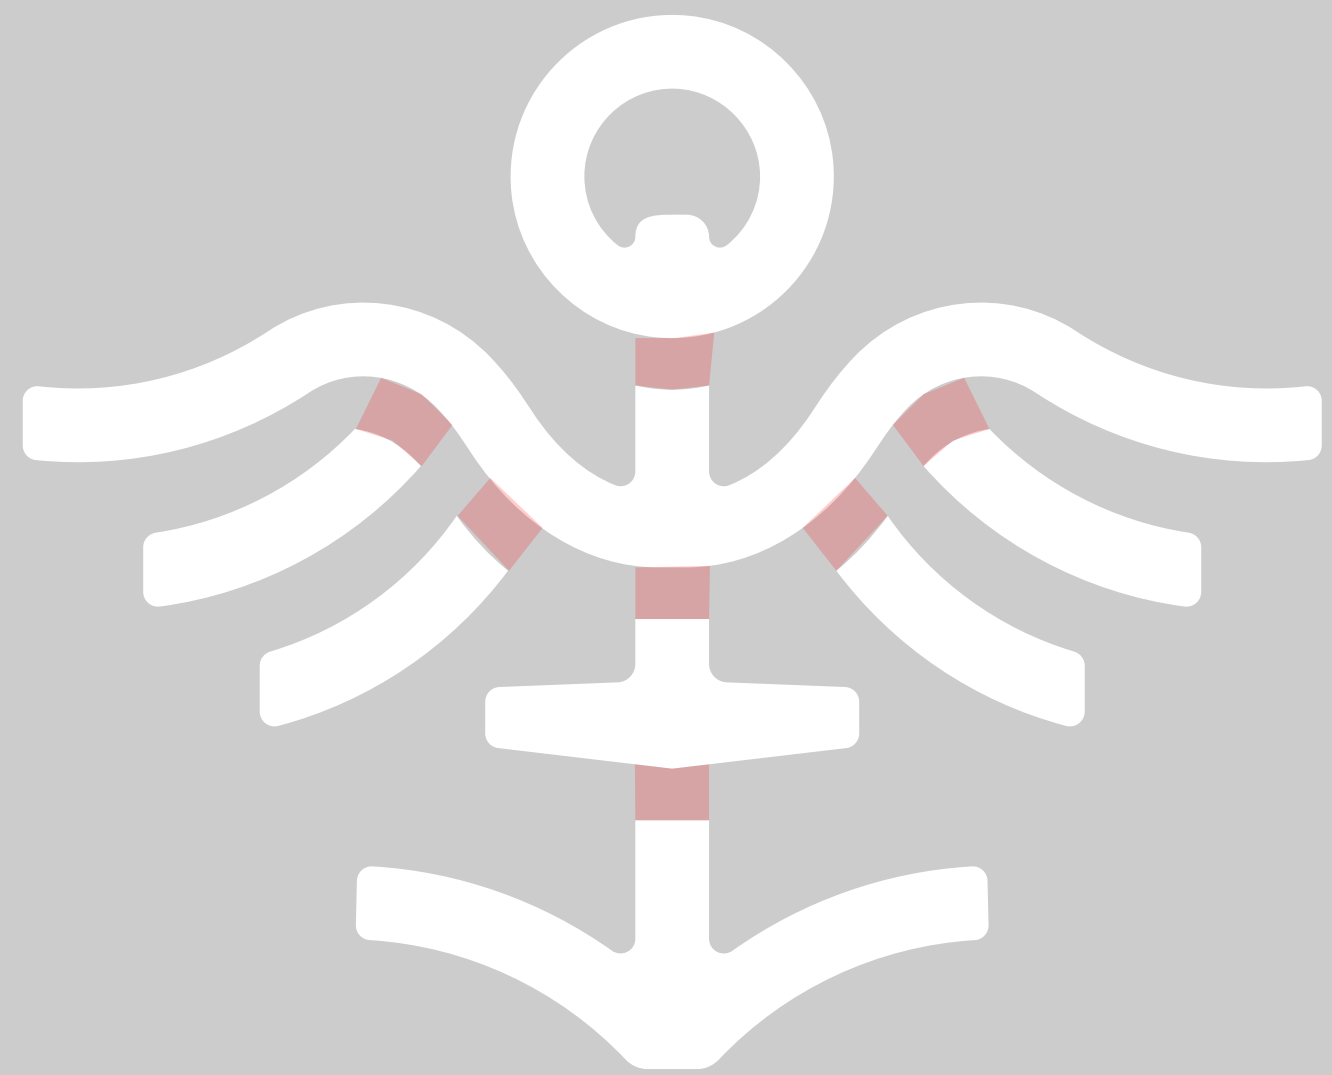

Rock Harbor

Logo Proposal

Rock Harbor Research Institute

- Key Largo (Rock Harbor)
- Orthopedics & sports medicine
- Data analysis, scientific writing

Icon

The most basic form of our identity, best used in situations where the brand is already recognized, or small spaces where only the icon is applicable.

Caduceus

Anchor

Wordmark

Our main symbol, nice and simple. First, we're seeing it on black & white to get a sense of how our negative space will work on dark backgrounds.

ROCK HARBOR
RESEARCH INSTITUTE

ROCK HARBOR
RESEARCH INSTITUTE

ROCK HARBOR
RESEARCH INSTITUTE

ROCK HARBOR
RESEARCH INSTITUTE

ROCK HARBOR
RESEARCH INSTITUTE

Color

Our colors are humble & seafaring.

Teal (Pantone 550)

Rock (Black 7)

Fog (7632)