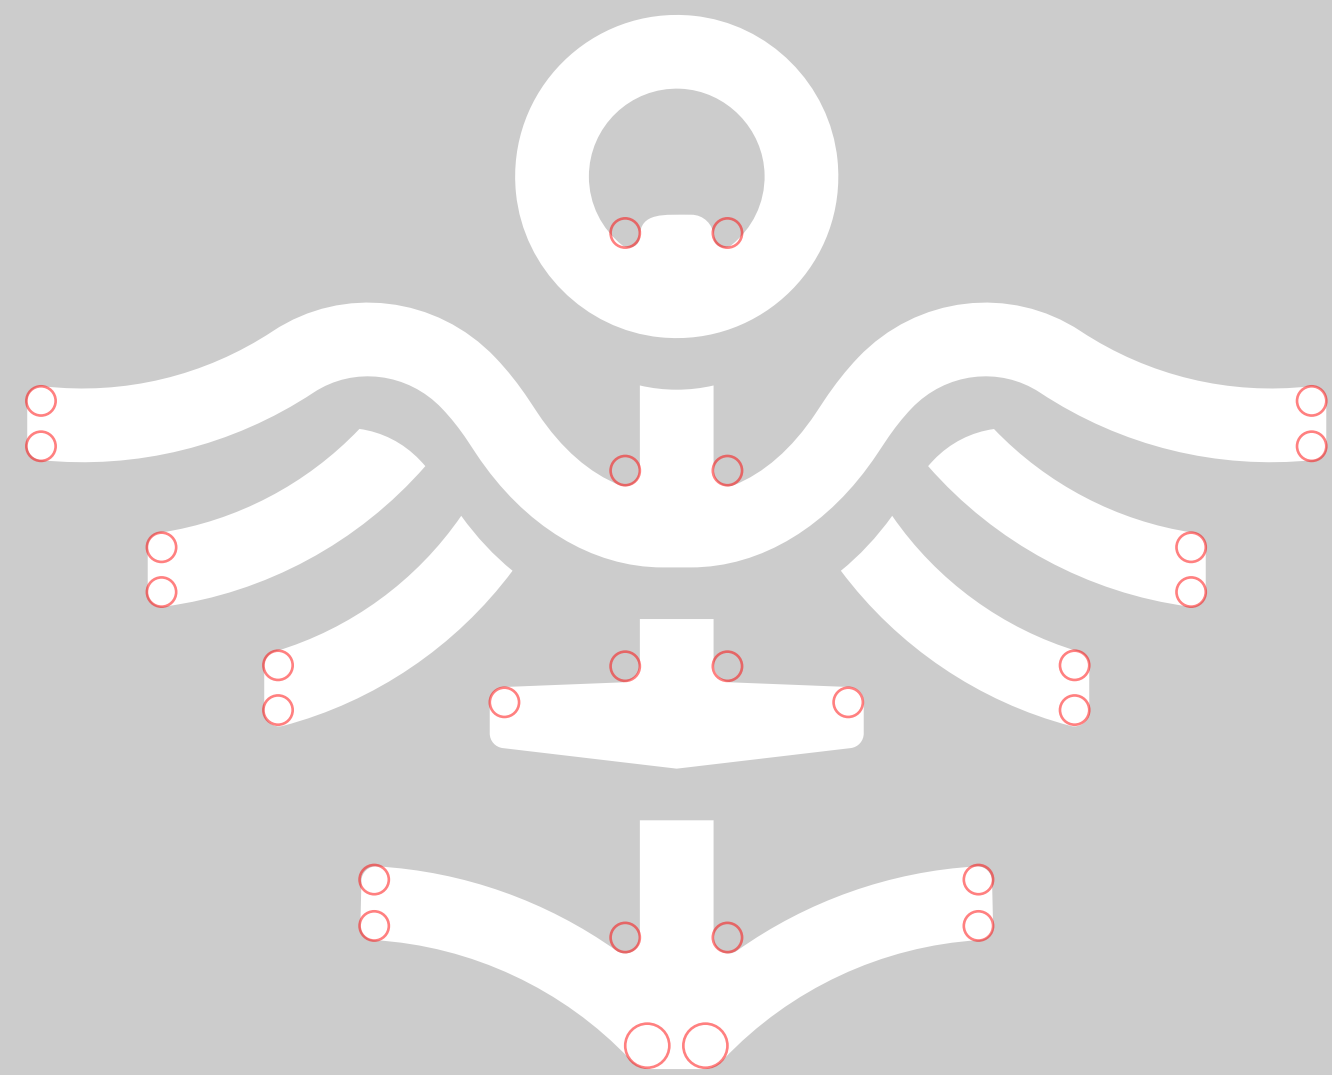

Rock Harbor

Logo Proposal

Rock Harbor Research Institute

- Key Largo (Rock Harbor)
- Orthopedics & sports medicine
- Data analysis, scientific writing

Icon

The most basic form of our identity, best used in situations where the brand is already recognized, or small spaces where only the icon is applicable.

Caduceus

Anchor

Wordmark

Our main symbol, nice and simple. First, we're seeing it on black & white to get a sense of how our negative space will work on dark backgrounds.

ROCK HARBOR
RESEARCH INSTITUTE

ROCK HARBOR
RESEARCH INSTITUTE

ROCK HARBOR
RESEARCH INSTITUTE

ROCK HARBOR
RESEARCH INSTITUTE

ROCK HARBOR
RESEARCH INSTITUTE

Color

Our colors are humble & seafaring.

Teal (Pantone 550)

Rock (Black 7)

Fog (7632)